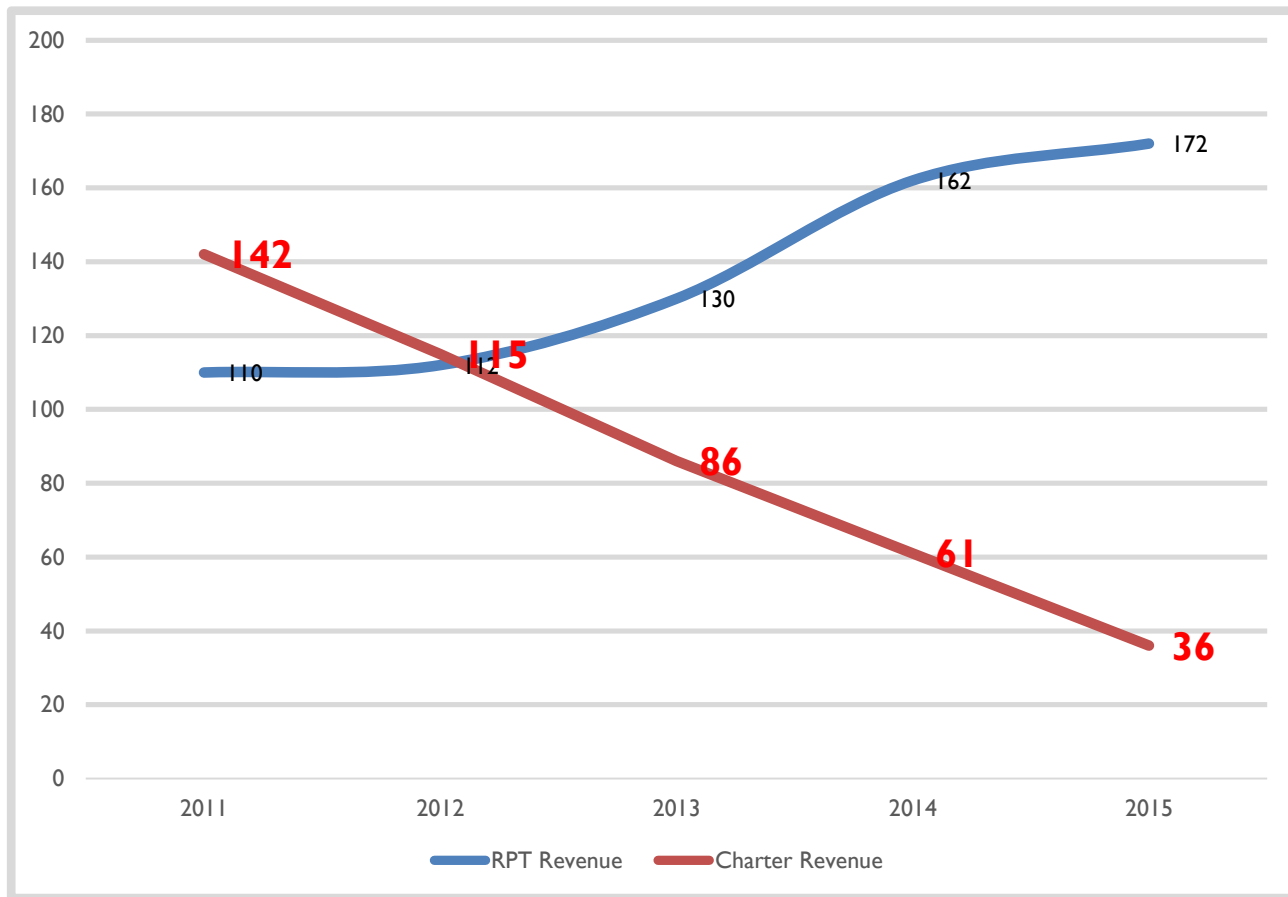

PNG Air AGM Presentation

 PNG Air

Loss of charters

Exxon Mobil PNG (K million)

2010

2011

2012

2013

2014

2015

Operating losses 2011 (K million)